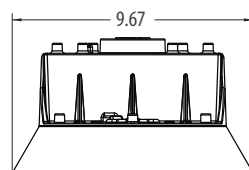

DIMENSIONS

R3/R5 Optic

D3/D5 Optic

N3/N5 Optic

Effective Projected Area (EPA). The EPA for the WL1 is 0.35 sq. ft. Weight= 7.5 lbs. (3.4 kg)

* Units without optional 20kV/10kA surge protection have a reduced capacity to protect installed driver and photocontrol