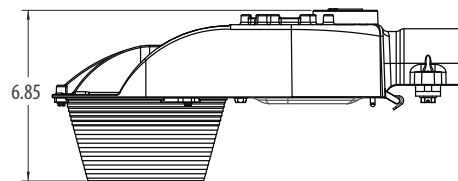

DIMENSIONS

R3/R5 Optic

D3/D5 Optic

N3/N5 Optic

Effective Projected Area (EPA). The EPA for the WL1 is 0.35 sq. ft. Weight= 7.5 lbs. (3.4 kg)

* Units without optional 20kV/10kA surge protection have a reduced capacity to protect installed driver and photocontrol