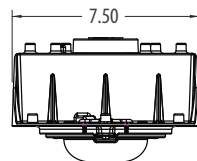

DIMENSIONS

R3/R5 Optic

D3/D5 Optic

N3/N5 Optic

Effective Projected Area (EPA). The EPA for the WL1 is 0.35 sq. ft. Weight= 7.5 lbs. (3.4 kg)

* Units without optional 20kV/10kA surge protection have a reduced capacity to protect installed driver and photocontrol