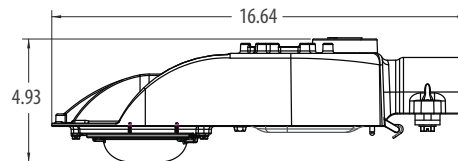

DIMENSIONS

R3/R5 Optic

D3/D5 Optic

N3/N5 Optic

Effective Projected Area (EPA). The EPA for the WL1 is 0.35 sq. ft. Weight= 7.5 lbs. (3.4 kg)

* Units without optional 20kV/10kA surge protection have a reduced capacity to protect installed driver and photocontrol