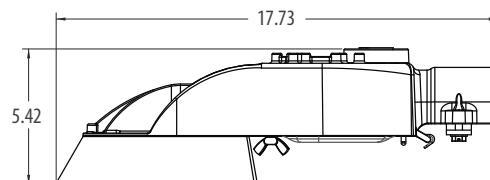

DIMENSIONS

R3/R5 Optic

D3/D5 Optic

N3/N5 Optic

Effective Projected Area (EPA). The EPA for the WL1 is 0.35 sq. ft. Weight= 7.5 lbs. (3.4 kg)

* Units without optional 20kV/10kA surge protection have a reduced capacity to protect installed driver and photocontrol